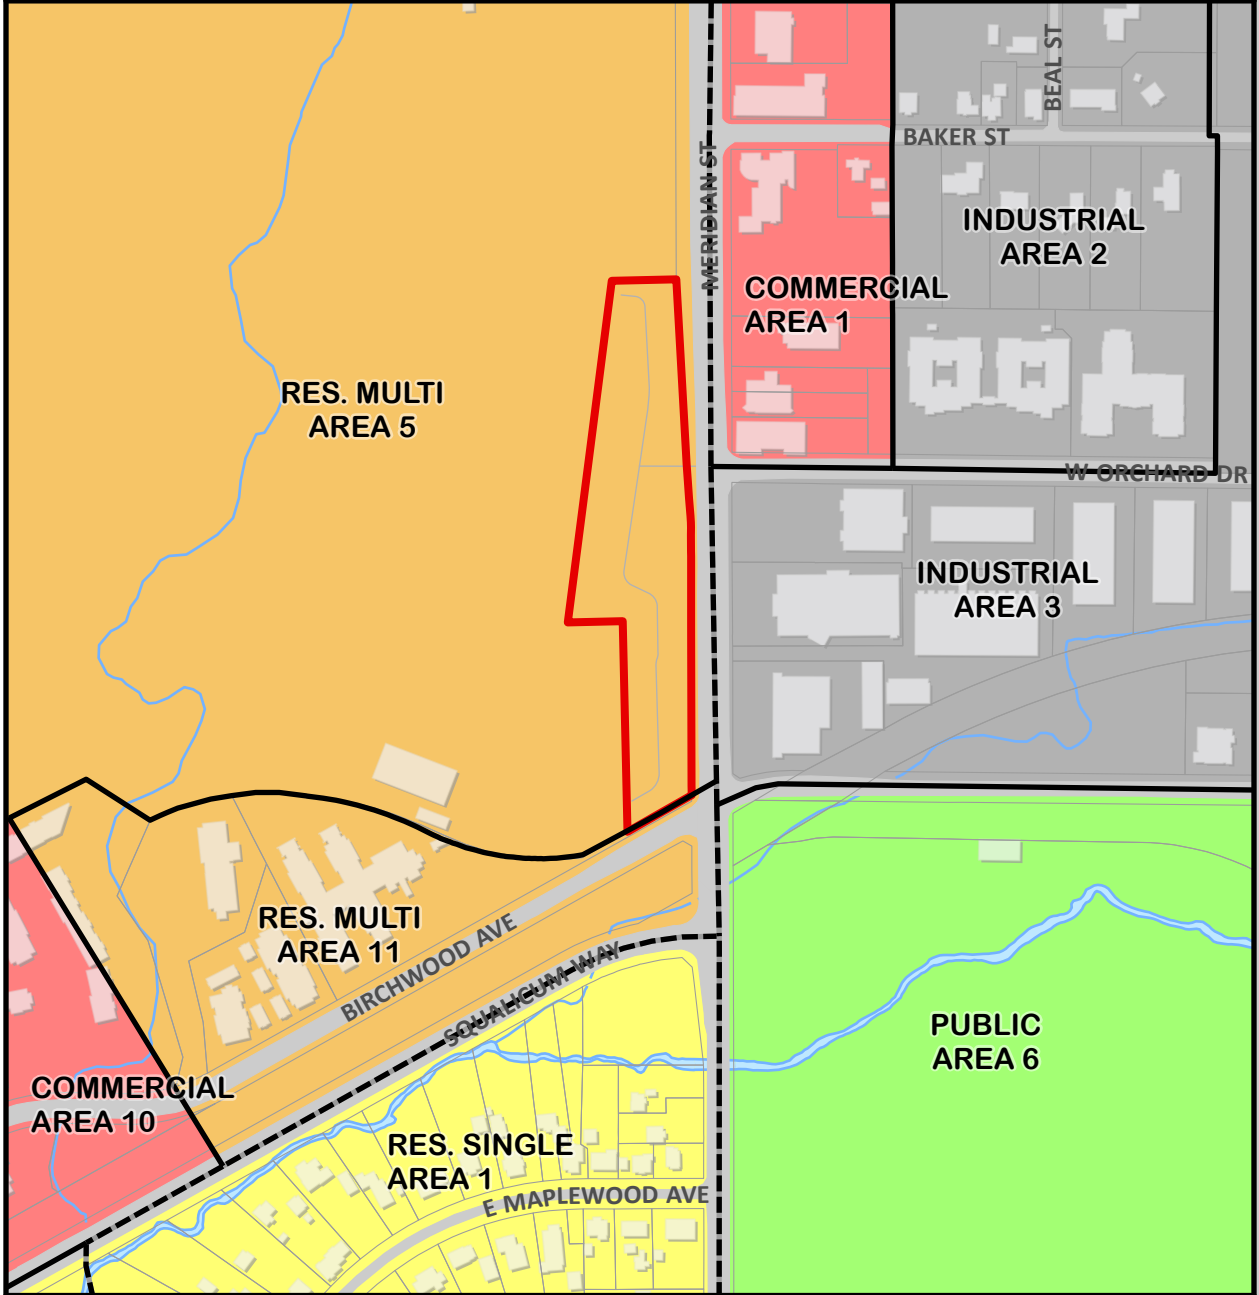

# 3509 Meridian Street

380213 546133

# Zoning Map

## Legend

--- Neighborhood Boundary

— Zoning Boundary

Residential Single

Residential Multi

Industrial

Public

Commercial